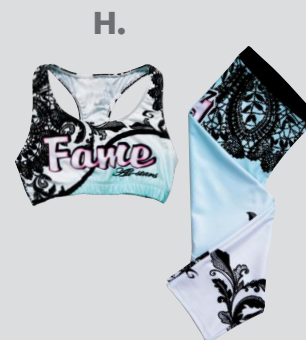

Your logo, your colors and
your design. Unite your team
in style with UltraFuse!

UF SUPERNOVA®
BRA TOP &
SHORT
\$55

UF MAYHEM®
RACERBACK
TANK & SHORT
\$60

ULTRA COLOR

Create your team look with the boldest, brightest colors in standout designs that are heat-infused directly into the fabric.

UF MOTION®
BRA TOP &
SHORT
\$55

UF DREAM®
RACERBACK
TANK & SHORT
\$60

UF PARADISE®
RACERBACK
TANK & SHORT
\$60

UF RAPTURE®
RACERBACK
TANK & SHORT
\$60

UF WHIPLASH®
RACERBACK
TANK & SHORT
\$60

NEW **ULTRAFUSE™** LEGGINGS AND CAPRIS

- A. Flowy Racerback Tank \$16** (Blank), **Solid Legging \$50** **B. No Limits Tank \$16** (Blank), **Envy Capri \$40**
C. Loose Fitting Tank \$10 (Blank), **Wavelength Legging \$50** **D. Turnabout Tank \$20** (Blank), **Fierce Capri \$40**
E. Cotton Tee \$6 (Blank), **Chaos Capri \$40** **F. Long Sleeve Cotton Tee \$10** (Blank), **Soft Camo Legging \$50**
G. Loose Fitting Tank \$10 (Blank), **Live Wire Legging \$50** **H. Dream Bra Top \$30, Dream Capri \$40**