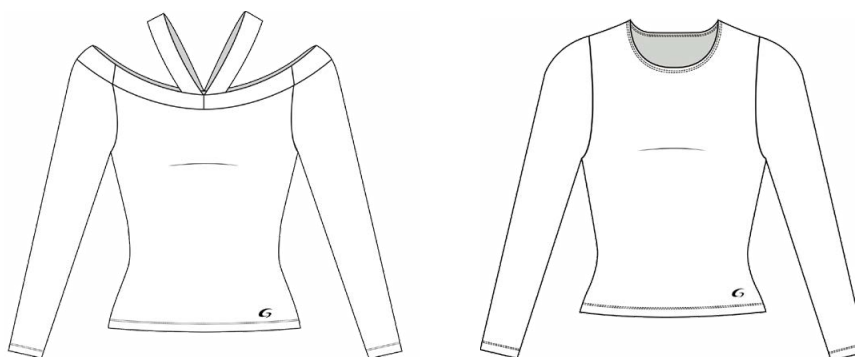

3 STEPS TO CREATE YOUR ULTRAFUSE™ LOOK

STEP 1: CHOOSE YOUR PRODUCT

UF ULTRAFUSE™ COLD SHOULDER TOP $75

ULTRAFUSE™ TOP $70

Cold Shoulder Top: Ladies' U115TL; Girls' U115TG

Top: Ladies' U112TL; Girls' U112TG

Sizes: Ladies' XS-2XL; Girls' XXS-L

- Polyester/Spandex
- G2M™ Moisture Management Technology
- Wide Neck Opening Reveals Shoulders (Cold Shoulder)
- Made In U.S.A. & Imported

Upcharges: 2XL=$2

Available In:

LADIES / GIRLS