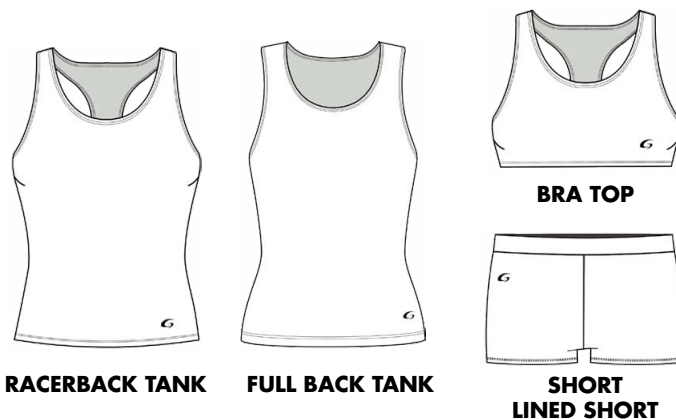

3 STEPS TO CREATE YOUR ULTRAFUSE™ LOOK

STEP 1: CHOOSE YOUR PRODUCT

UF ULTRAFUSE PRACTICE WEAR

Racerback Tank $35: Ladies' U180TL; Girls' U180TG

Full Back Tank $35: Ladies' U182TL; Girls' U182TG

Bra Top $30: Ladies' U181TL; Girls' U181TG

Short $25: Ladies' U100BL; Girls' U100BG

Lined Short $28: Ladies' U101BL; Girls' U101BG

Sizes: Ladies' XS-2XL; Girls' XXS-L

Inseam: Ladies' 2.75"

- Polyester/Spandex
- G2M® Moisture Management Technology
- Made In U.S.A. & Imported

Upcharges: 2XL=$2

Available In:

LADIES / GIRLS

UF ULTRAFUSE LOOSE FITTING TANK $28

Item: Ladies' U183TL

Size: Ladies' XS-2XL

- 100% Polyester
- Racerback
- Made In U.S.A. & Imported
- G2M® Moisture Management Technology
- Moisture-wicking Elements Maintain Dryness
- Anti-microbial Properties Prevent Odor

Upcharges: 2XL=$2

Available In:

LADIES