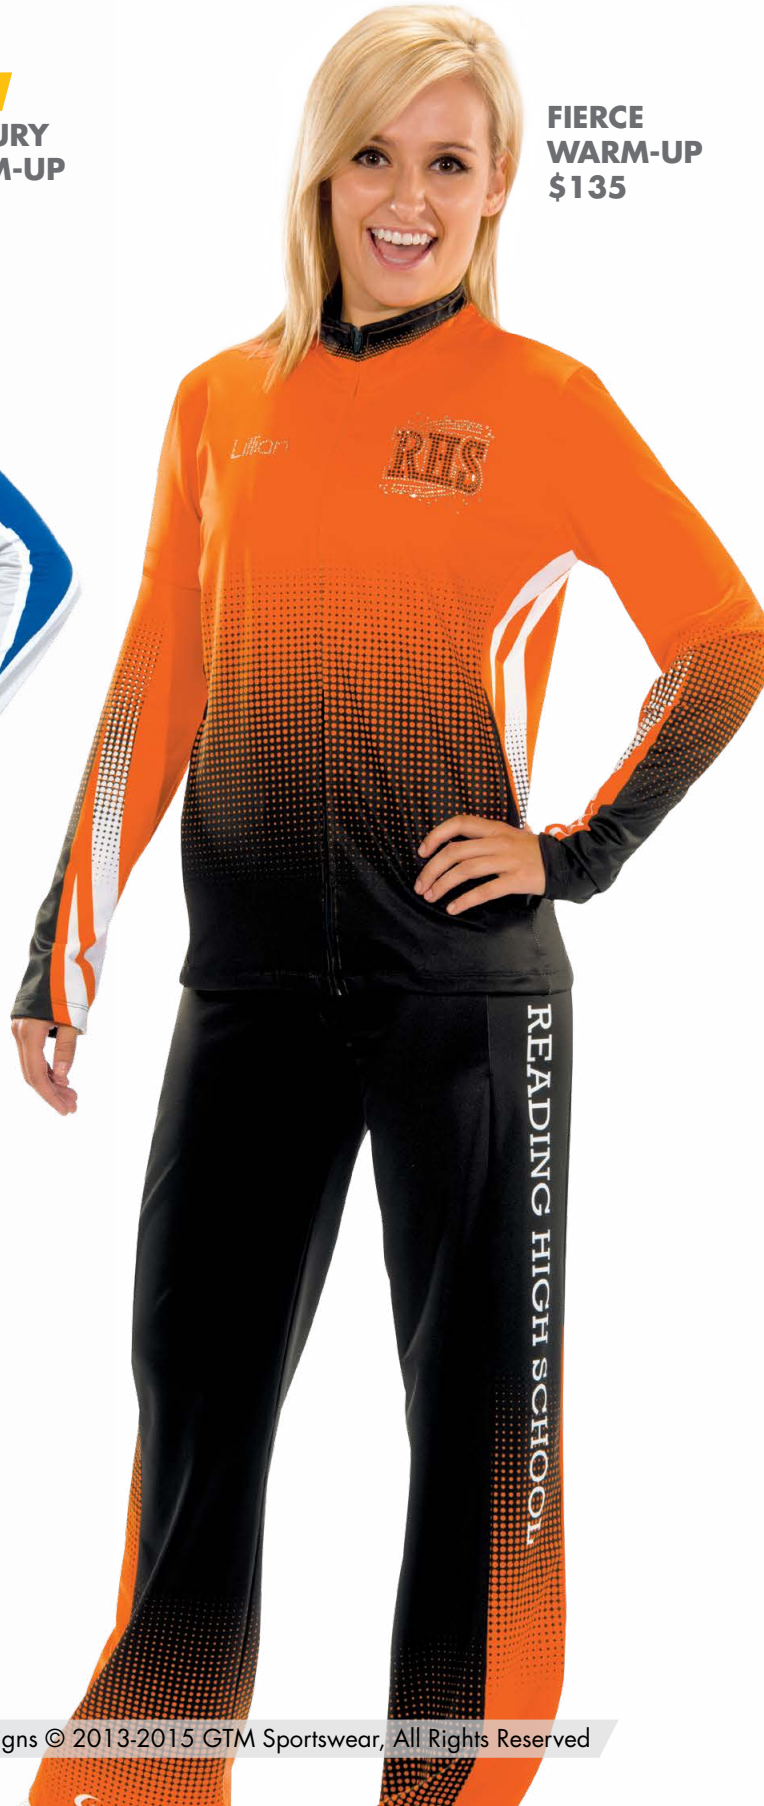

NEW
TORQUE
WARM-UP
\$135

All Styles
Available In
Girls' Sizing

NEW
CENTURY
WARM-UP
\$135

FIERCE
WARM-UP
\$135

**Add your team
 name or logo in
 glamorous rhinestone
 embellishments to make
 your dancers shine.**