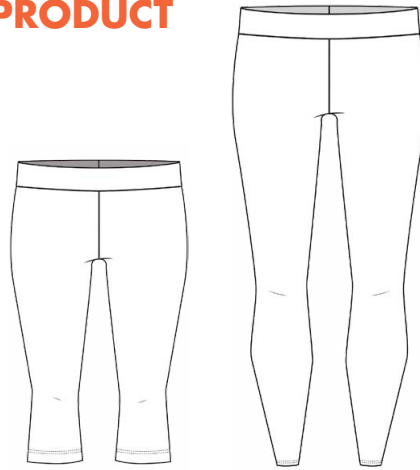

3 STEPS TO CREATE YOUR **ULTRAFUSE™** LOOK

STEP 1: CHOOSE YOUR PRODUCT

UF ULTRAFUSE CAPRI LEGGING $40
ANKLE LEGGING $50

Capri Legging: Ladies' U187BL; Girls' U187BG

Ankle Legging: Ladies' U188BL; Girls' U188BG

Sizes: Ladies' XS-2XL; Girls' XXS-L

- SpiritFlex™ (Polyester/Spandex)
- Mid-rise
- Contoured Comfort Waistband
- Made In U.S.A. & Imported

Upcharges: 2XL-S2

Available In:

LADIES / GIRLS

CAPRI LEGGING

ANKLE LEGGING

UF ULTRAFUSE SHORT $25
LINED SHORT $28

Short $25: Ladies' U100BL; Girls' U100BG

Lined Short $28: Ladies' U101BL; Girls' U101BG

Sizes: Ladies' XS- 2XL; Girls' XXS-L

- Polyester/Spandex
- G2M® Moisture Management Technology
- Made In U.S.A. & Imported

Upcharges: 2XL-S2

Available In:

LADIES / GIRLS